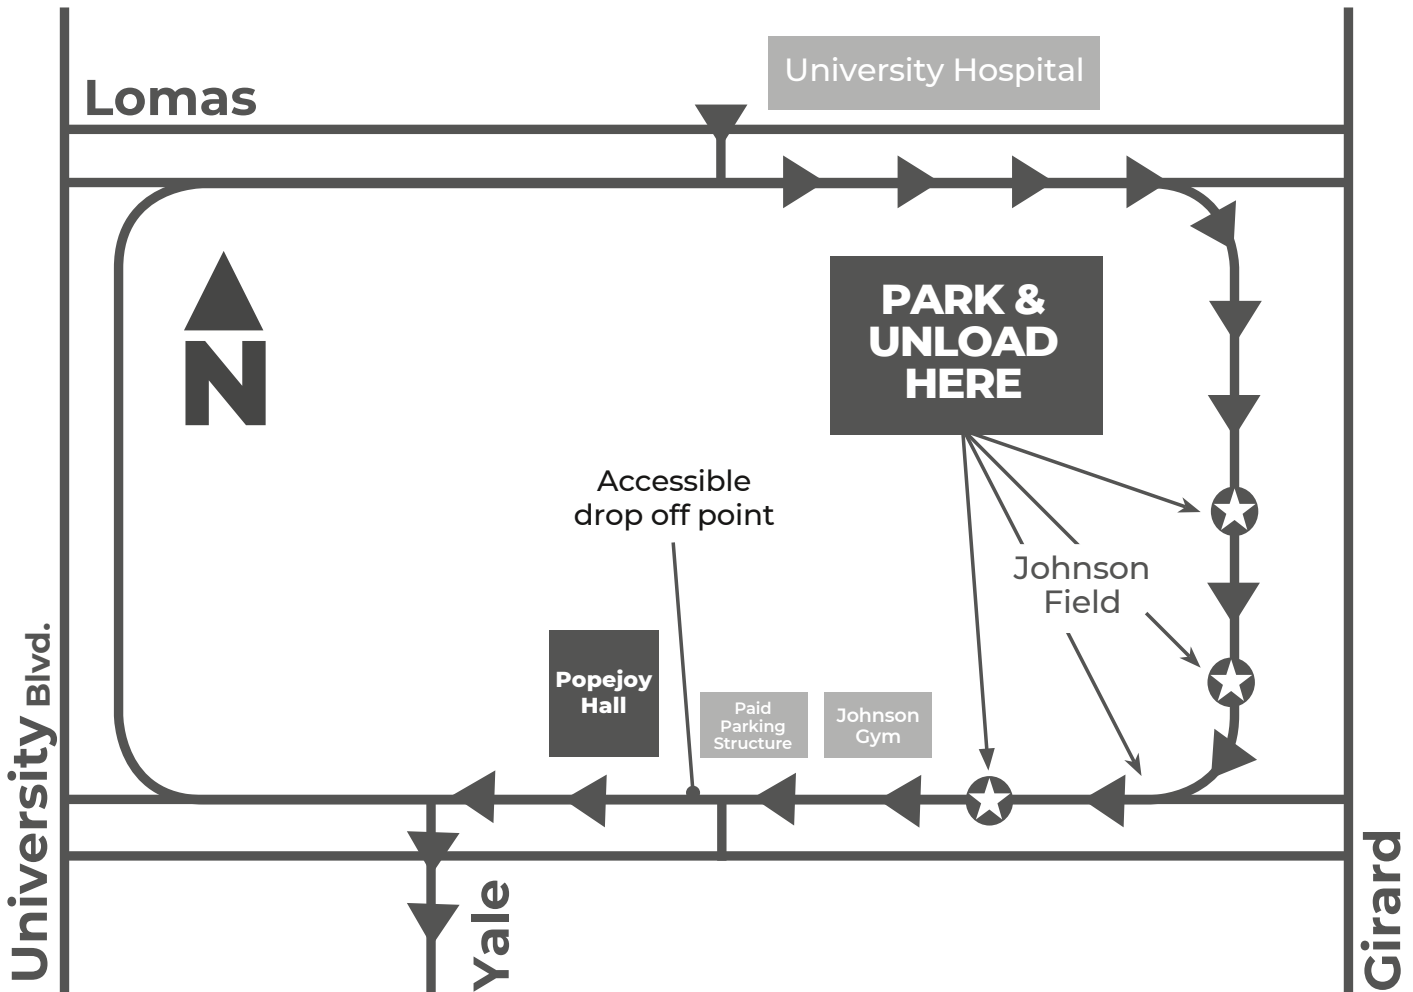

BUS PARKING INSTRUCTIONS

ALL BUSES MUST ENTER THE NORTH END OF CAMPUS from Lomas Boulevard across from the University Hospital and take Campus Drive to Redondo Drive.

BUSES WILL STOP ALONG REDONDO DRIVE AT JOHNSON FIELD to discharge passengers, and should park and remain in place until passengers return after the program.

CLASSES WILL BE DIRECTED BY GUIDES TO CROSS JOHNSON FIELD and will be directed to walk to Popejoy Hall along the north side of Johnson Center.