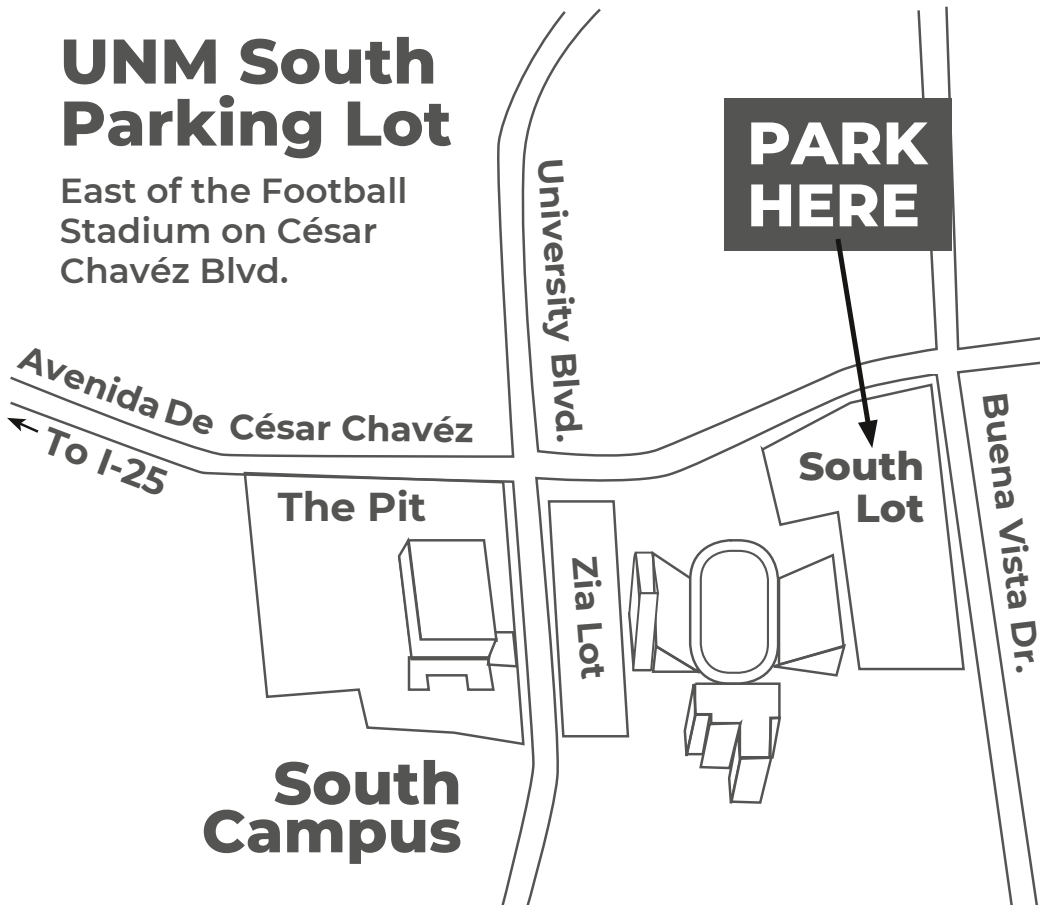

# CAR PARKING INSTRUCTIONS

**PARK IN THE SOUTH LOT**, south of UNM at Buena Vista and Avenida César Chávez, as marked on the map.

**BOARD THE FREE RED AND WHITE UNM SHUTTLE BUS** at the bus shelter, riding it to its only stop at Yale Boulevard and Redondo Drive. You can view the shuttle bus schedule at [pats.unm.edu](http://pats.unm.edu).

**AFTER YOU GET OFF THE BUS**, turn right and walk east (toward the mountains) on the sidewalk along Redondo Drive toward Popejoy. Turn left onto the pedestrian walkway that runs in front of Popejoy Hall. Wait by the sign outside for an usher to escort you inside.